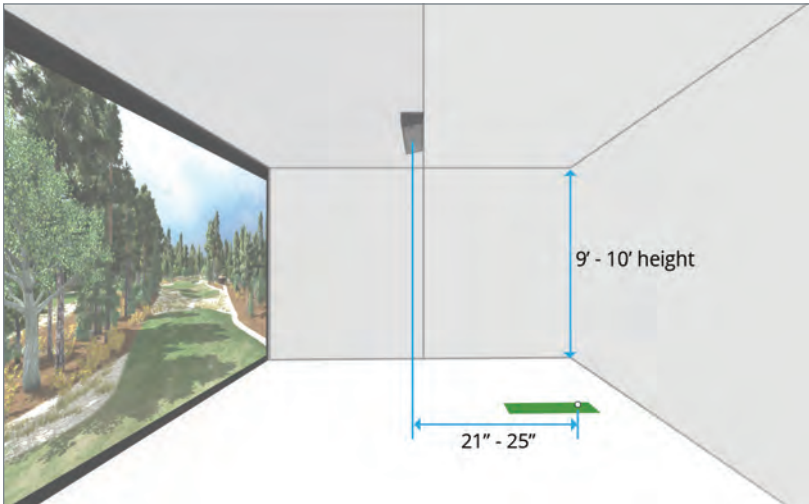

INSTALLATION

APOGEE was designed to be easily installed by most users. You will want to consider assistance if you have concerns about being able to securely mount the unit by yourself.

CEILING HEIGHT

APOGEE requires 9'-10' of height from your Launch Monitor to your hitting surface.