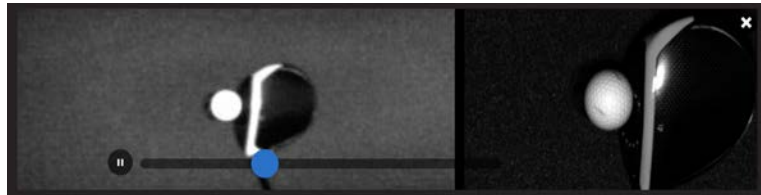

FEATURE SUMMARY

Measured Ball And Club Data, Fast

Meet APOGEE - the newest camera-based Launch Monitor from TruGolf.

APOGEE is a launch monitor that measures Ball and Club data. Built with a new array of vision algorithms called INSTANT IMPACT, the system does not require marked balls or clubs.

INSTANT IMPACT and APOGEE's onboard processor provides a lag-free gameplay experience, erasing any gap between ball-strike and simulated flight.

Seeing Is Believing

View, re-view, scrutinize, and brag about every shot with APOGEE'S Point of Impact interface. Point of Impact (POI) provides a slow-motion, scrubbable, video playback of your club's action through the ball.