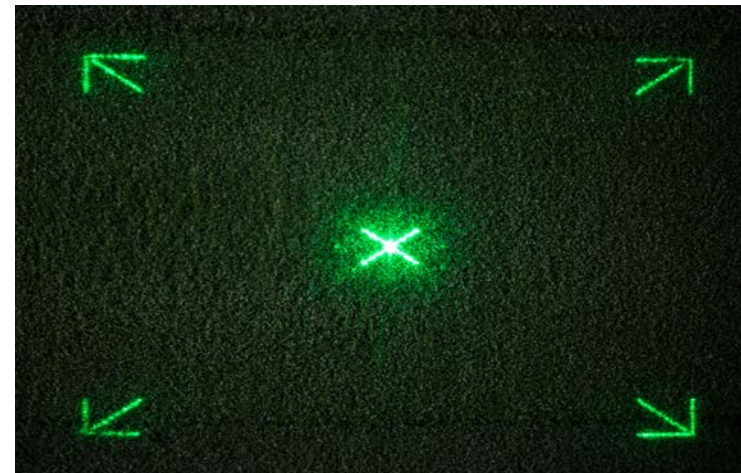

APOGEE intuitively and immediately connects to your computer, and dynamic LEDs clearly indicate device and connection status.

A single user can easily manage installation, from unboxing to, "Hey APOGEE. Show me my scorecard."

We made APOGEE to be the easiest-to-own Launch Monitor on the planet. The APOGEE Control Center (ACC) gives users the most advanced and user-friendly device management tools available on the market.

- The Calibration Wizard automates calibration and makes set up easy
- Firmware Update Control
- Quick Reboots
- Easy Factory Reset
- User Preference Dashboard
- Detailed Device Status and Diagnosis. THE ACC shows live reads on connection status, internal temperature, and more.
- The ACC connects directly to our support department. Users can send data logs to TruGolf Support, stamped with the owner's contact information.

Play It As It Lies

APOGEE uses an automatic Laser Indicator to draw an 8"x10" Tee Box for players before every shot. The Laser disappears as soon as the ball is at rest in a valid hitting location, demonstrating that APOGEE is ready to capture the shot.

Visual confirmation that users have positioned each shot in a readable location minimizes frustrating do-overs or uncaptured shots.

Mental Game

Device-side processing gives E6 CONNECT all the space it needs to play its best game—smooth, fast and fun.